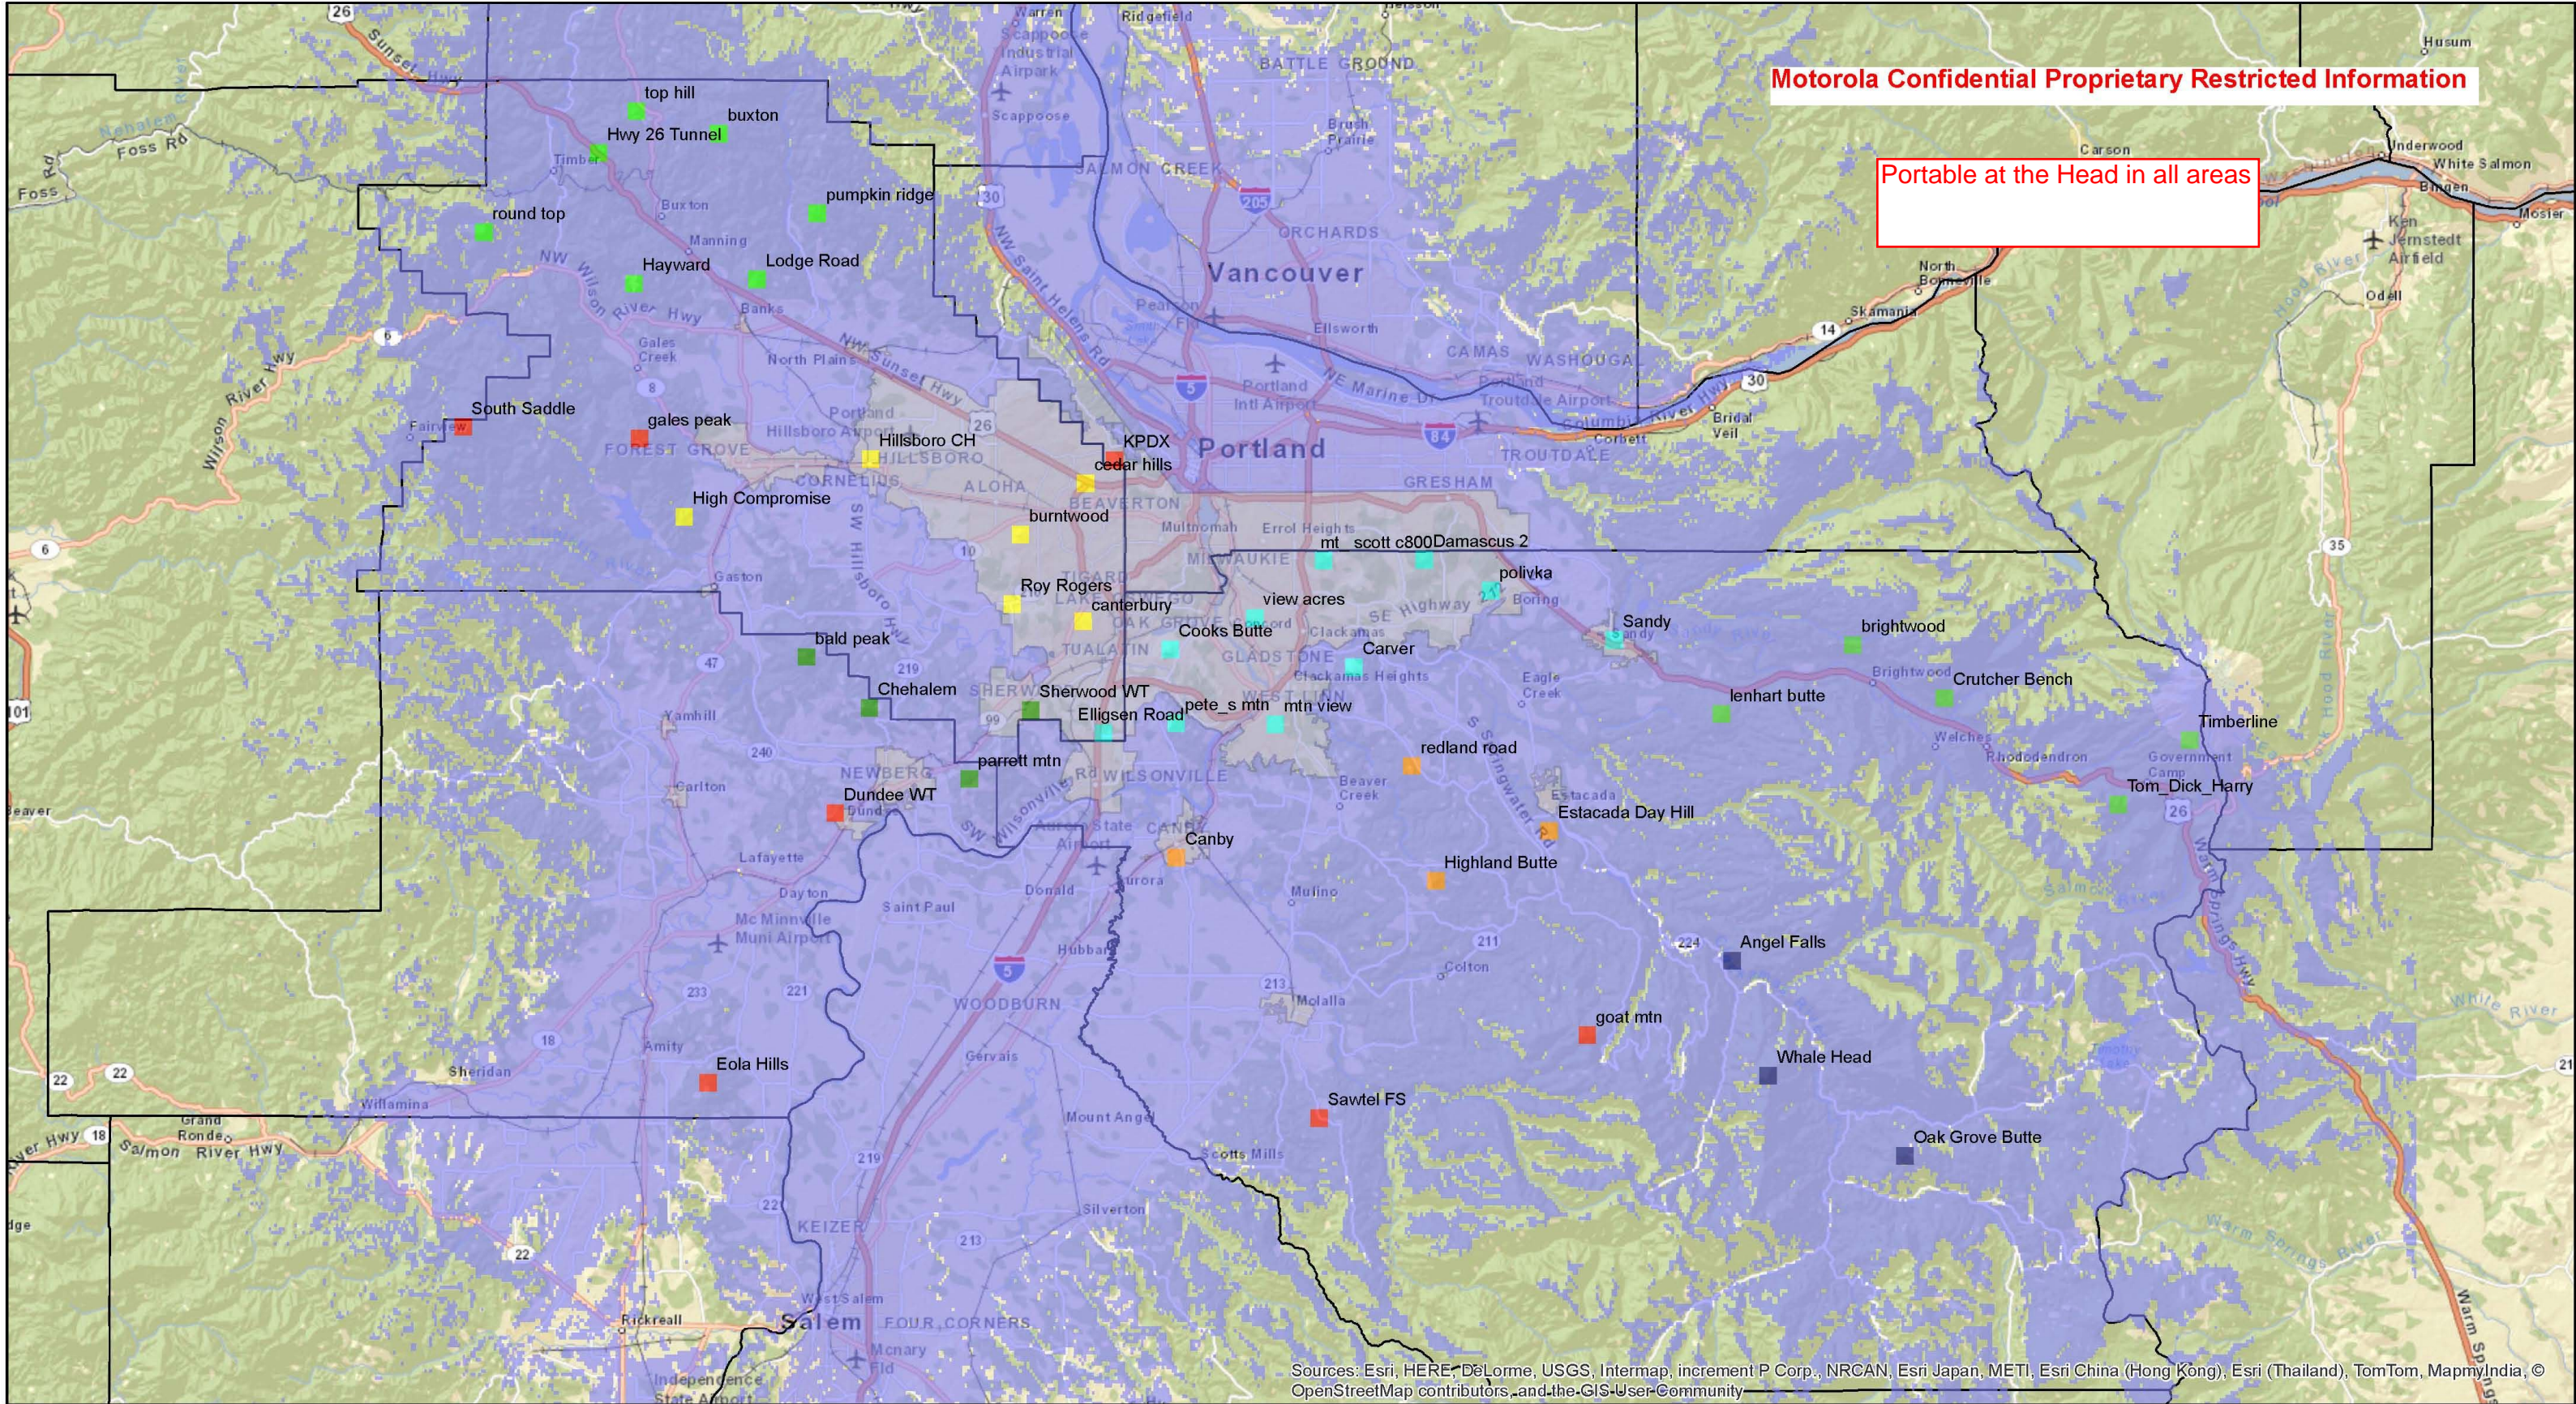

WCCA/C800 LMR System

97% Round Trip Reliability_DAQ 3.4

Motorola Confidential Proprietary Restricted Information

Portable at the Head in all areas

Sources: Esri, HERE, DeLorme, USGS, Intermap, increment P Corp., NRCAN, Esri Japan, METI, Esri China (Hong Kong), Esri (Thailand), TomTom, MapmyIndia, © OpenStreetMap contributors, and the GIS User Community

0 4.5 9 18 Miles

1 inch = 7.32 miles Projection: World_Mercator

System-Wide Portable @ Head Coverage

Run_148_Port@Head_FINAL

Oct 15, 2015 Hydra 4.5.3048.0

John Scherner

1353031680.46.000.1.148