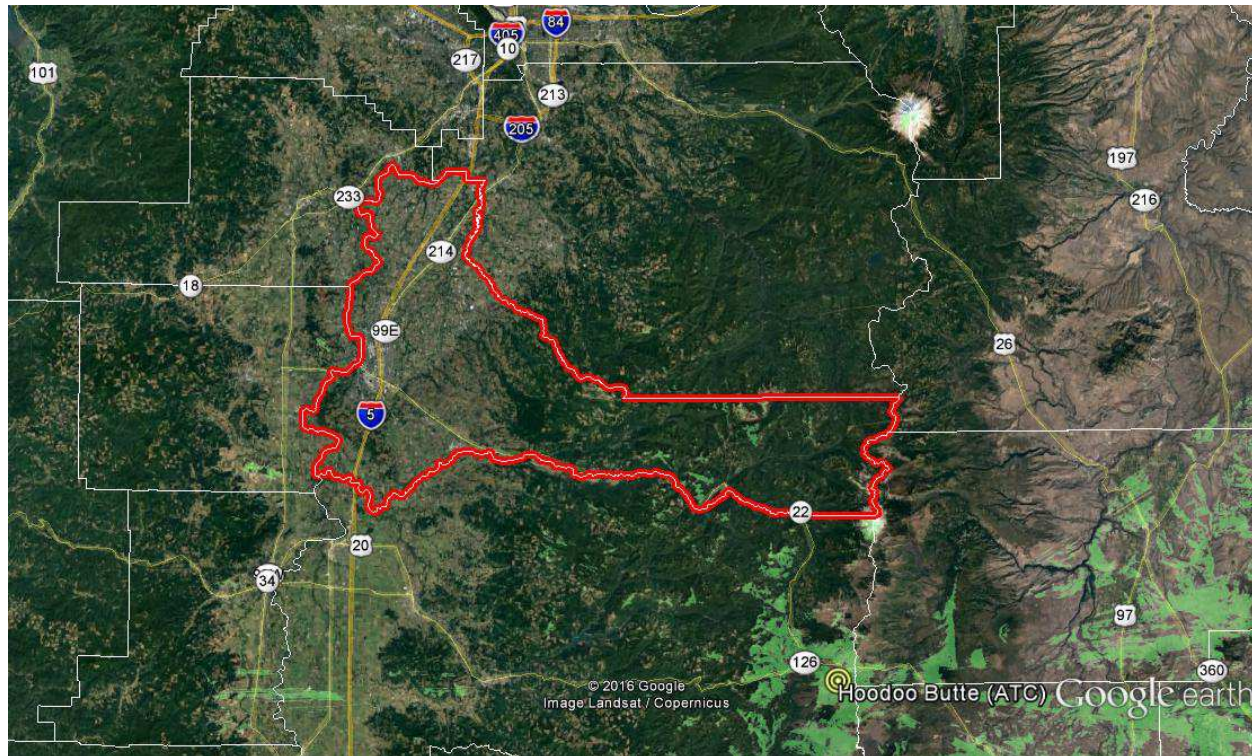

Oregon State 700 MHz P25
System
Coverage Predictions
Marion County

Coverage Prediction Assumptions

- Coverage predictions are for informational purposes only
- Coverage predictions do not provide or imply any guarantees

Coffin Mobile

Coffin Portable

All Sites Mobile

All Sites Portable

Halls Ridge Portable

Halls Ridge Mobile

Hoodoo Mobile

Hoodoo Portable