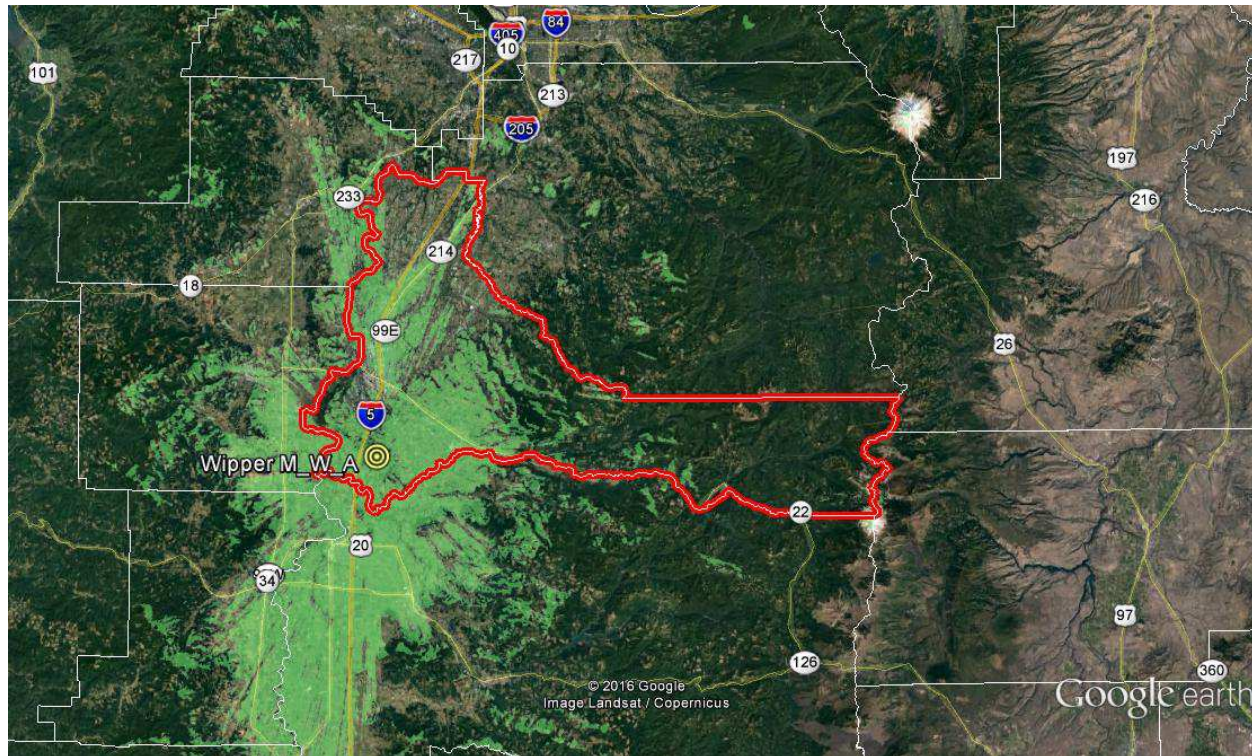

Wipper Portable