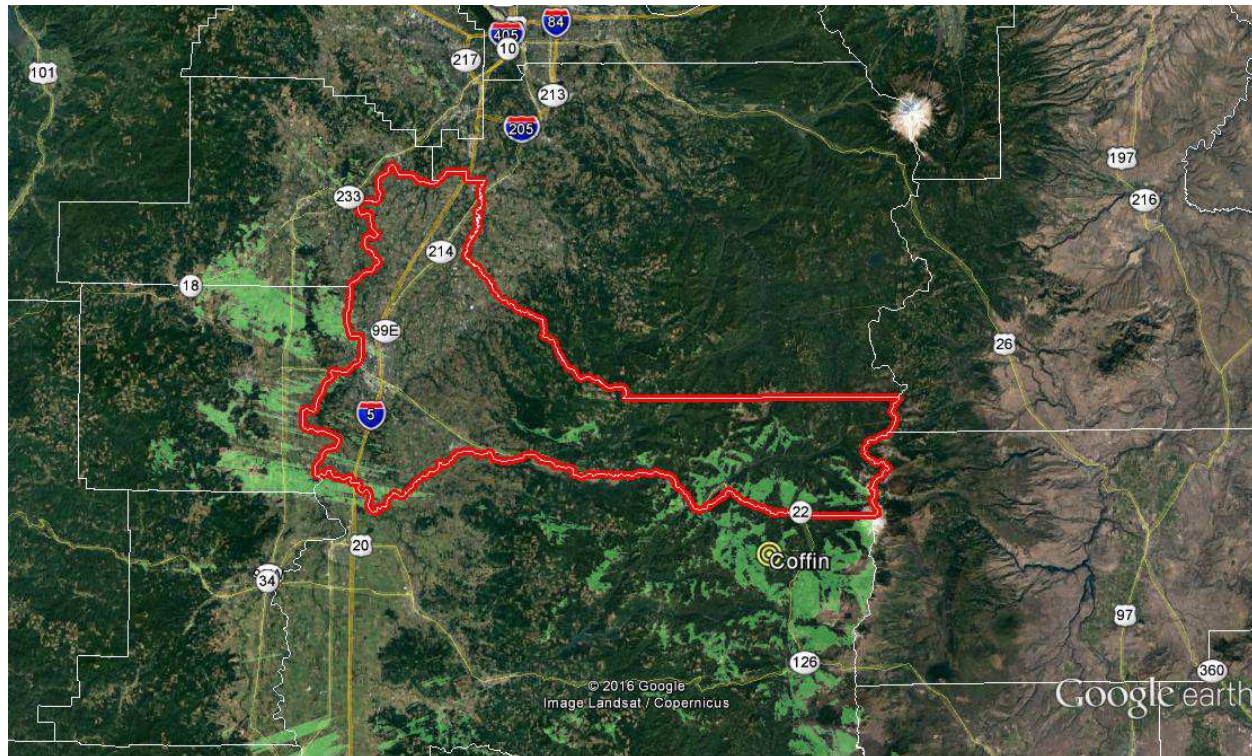

Coffin Portable