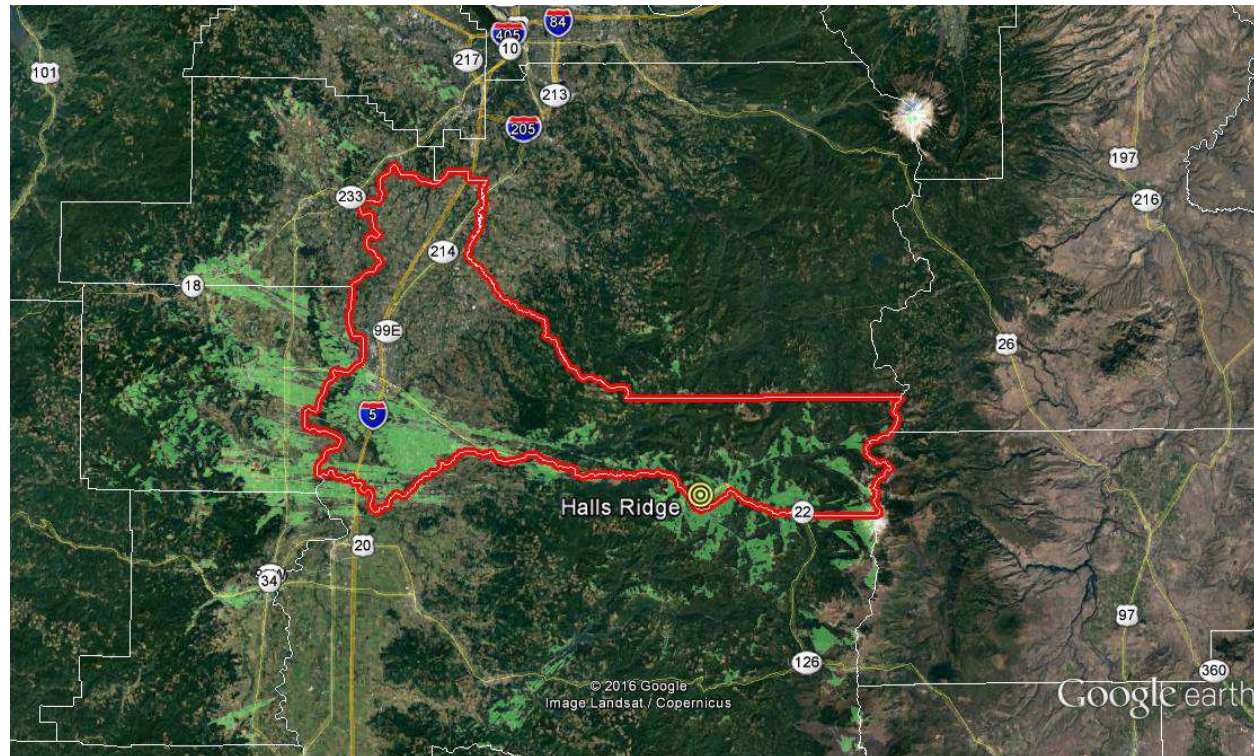

Oregon State 700 MHz P25
System
Coverage Predictions
Marion County

Coverage Prediction Assumptions

- Coverage predictions are for informational purposes only
- Coverage predictions do not provide or imply any guarantees

Coffin Mobile

Coffin Portable

All Sites Mobile

All Sites Portable

Halls Ridge Portable

Halls Ridge Mobile

Hoodoo Mobile

Hoodoo Portable