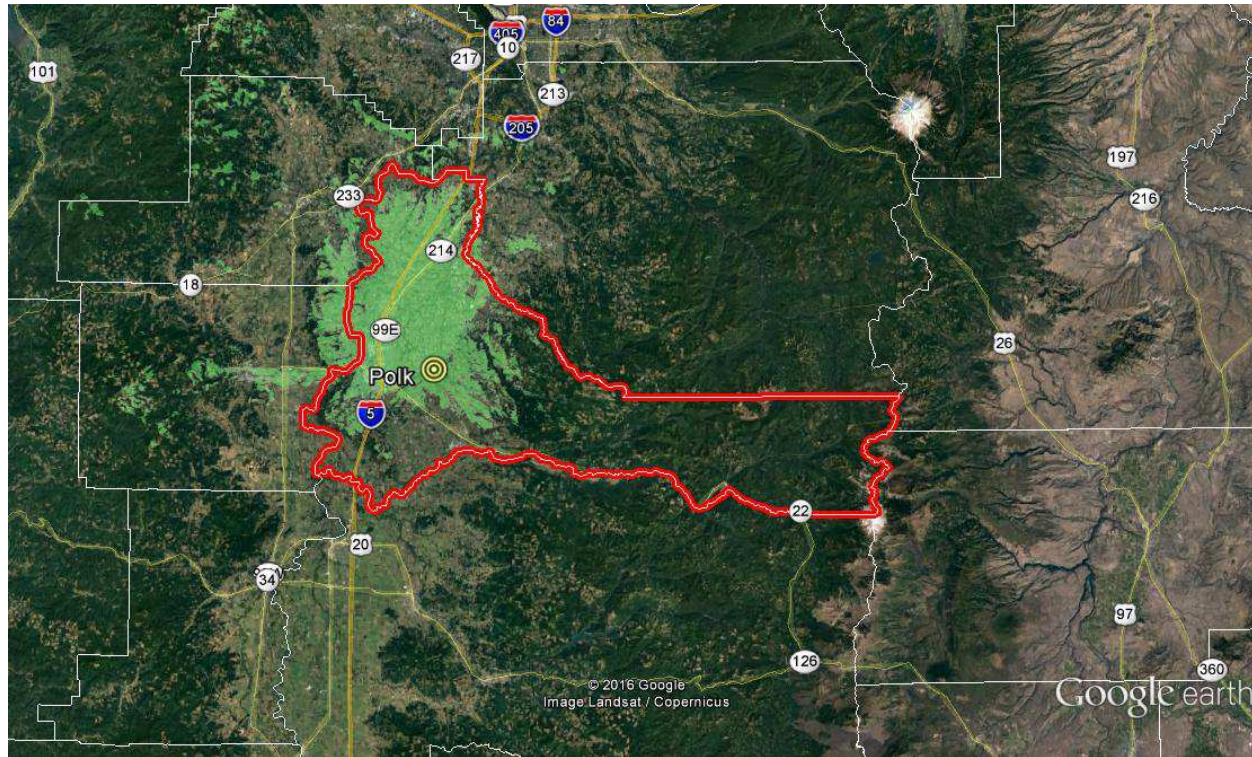

Polk Portable