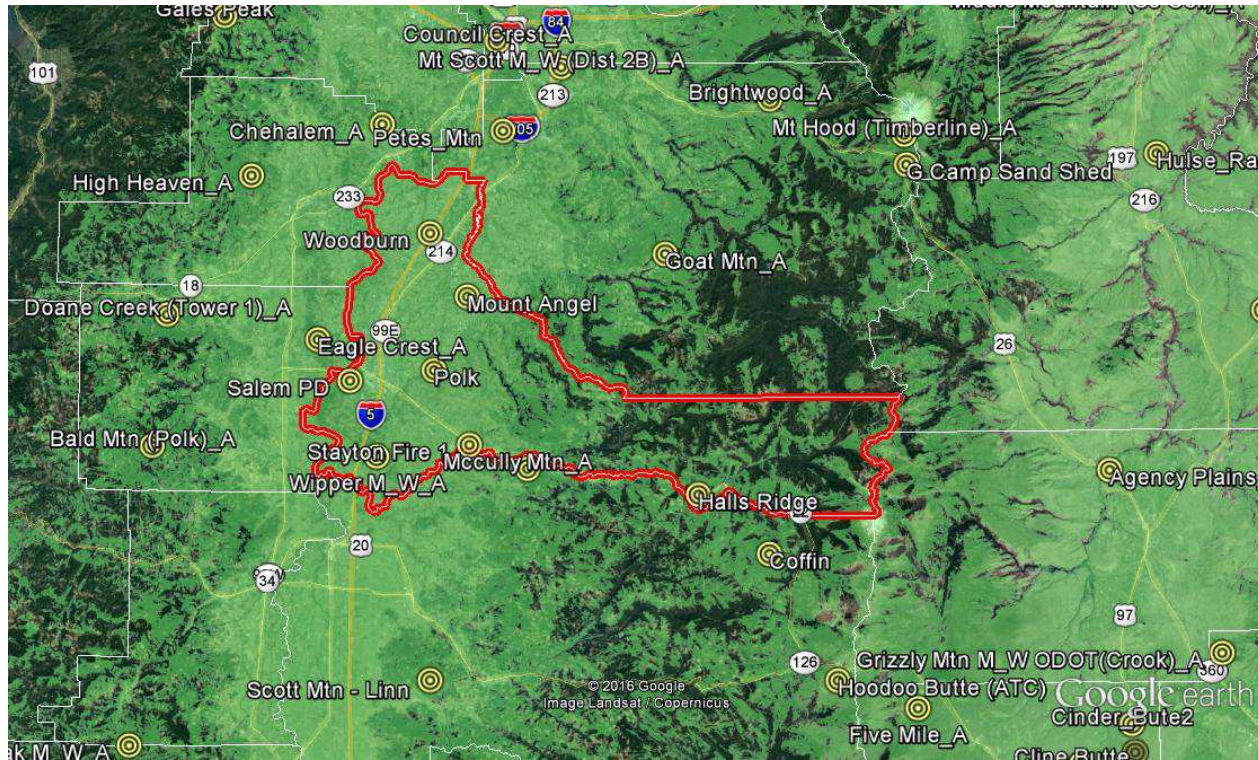

All Sites Mobile