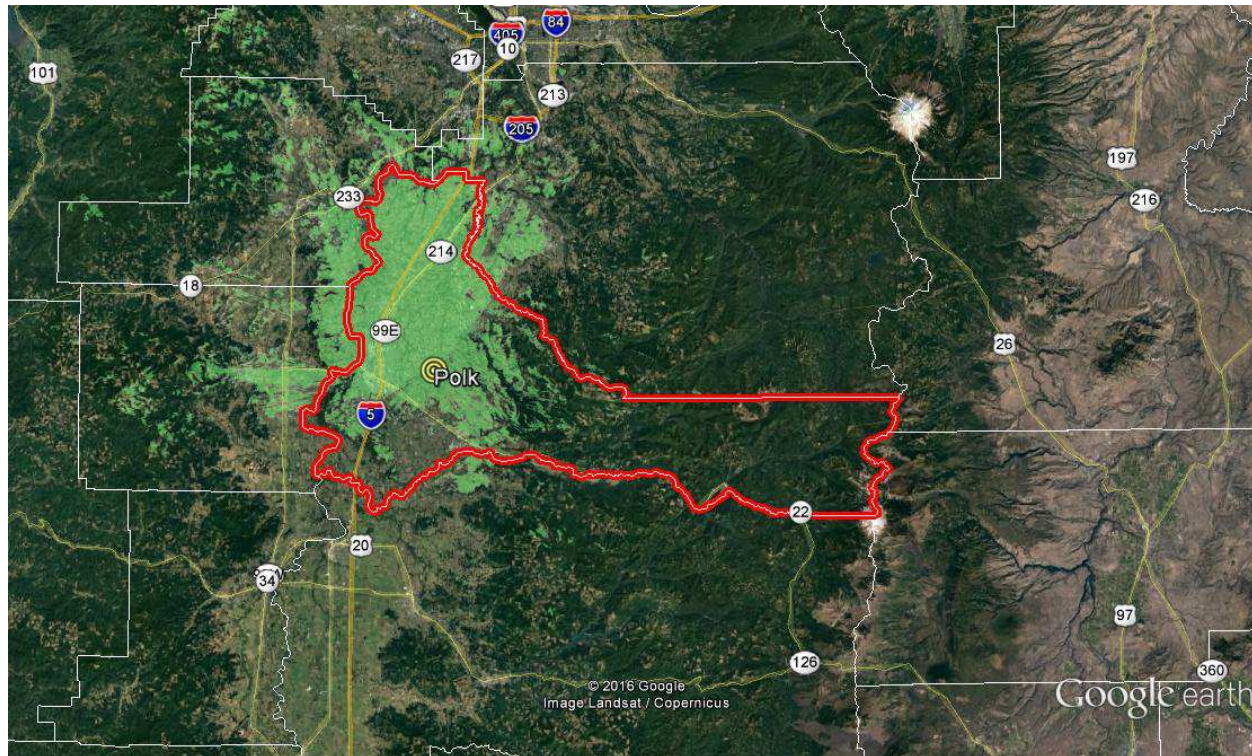

Polk Mobile