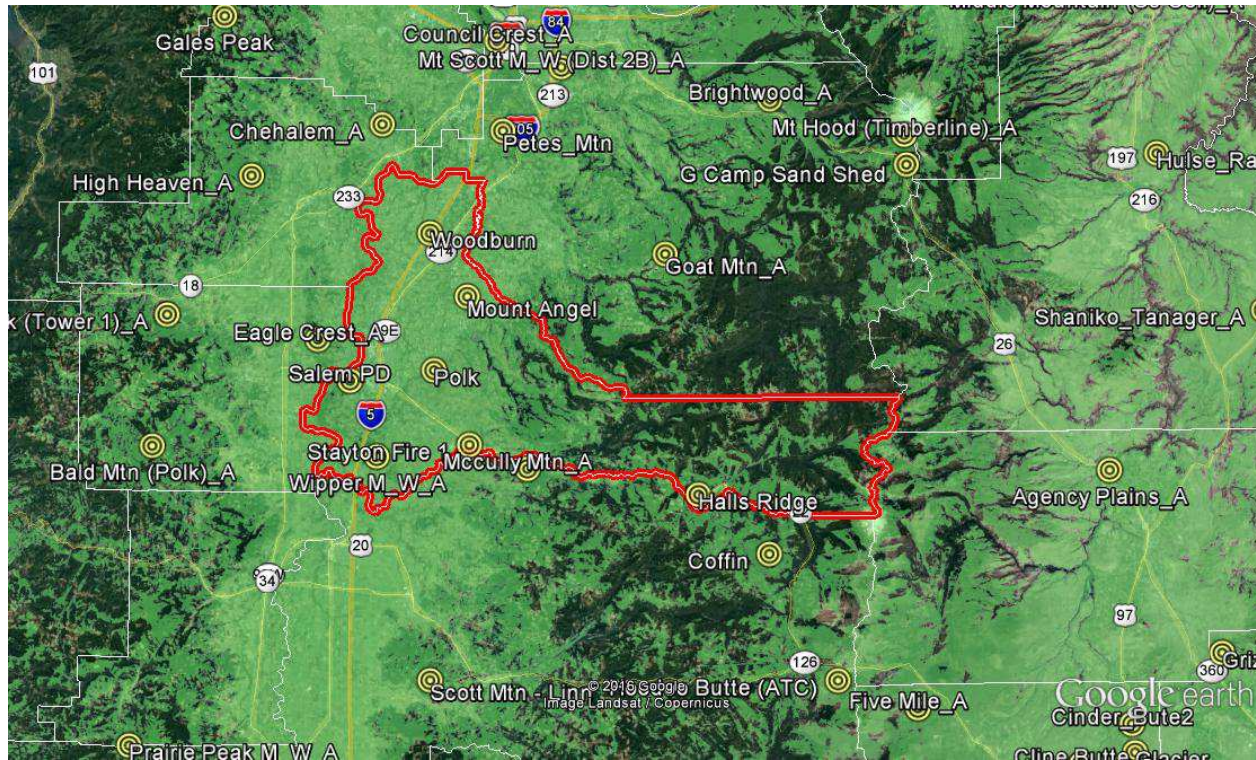

Oregon State 700 MHz P25
System
Coverage Predictions
Marion County

Coverage Prediction Assumptions

- Coverage predictions are for informational purposes only
- Coverage predictions do not provide or imply any guarantees

Coffin Mobile

Coffin Portable

All Sites Mobile

All Sites Portable

Halls Ridge Portable

Halls Ridge Mobile

Hoodoo Mobile

Hoodoo Portable