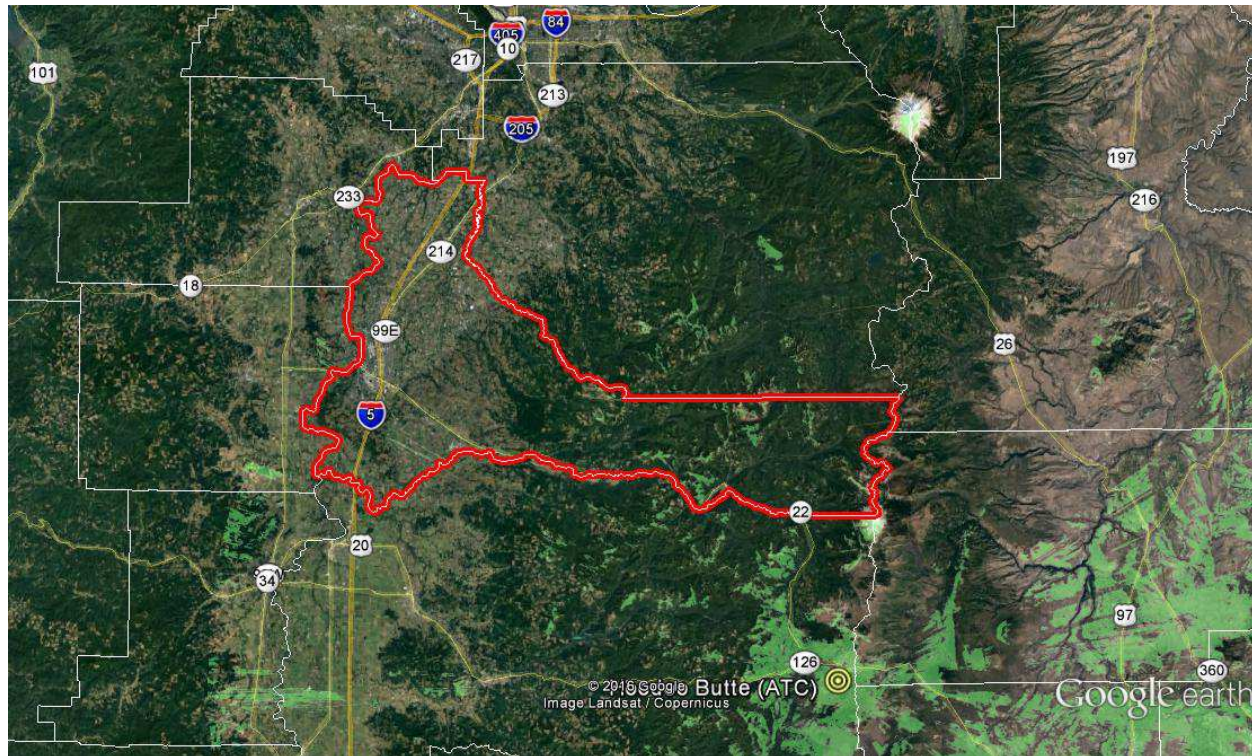

Oregon State 700 MHz P25
System
Coverage Predictions
Marion County

Coverage Prediction Assumptions

- Coverage predictions are for informational purposes only
- Coverage predictions do not provide or imply any guarantees

Coffin Mobile

Coffin Portable

All Sites Mobile

All Sites Portable

Halls Ridge Portable

Halls Ridge Mobile

Hoodoo Mobile

Hoodoo Portable