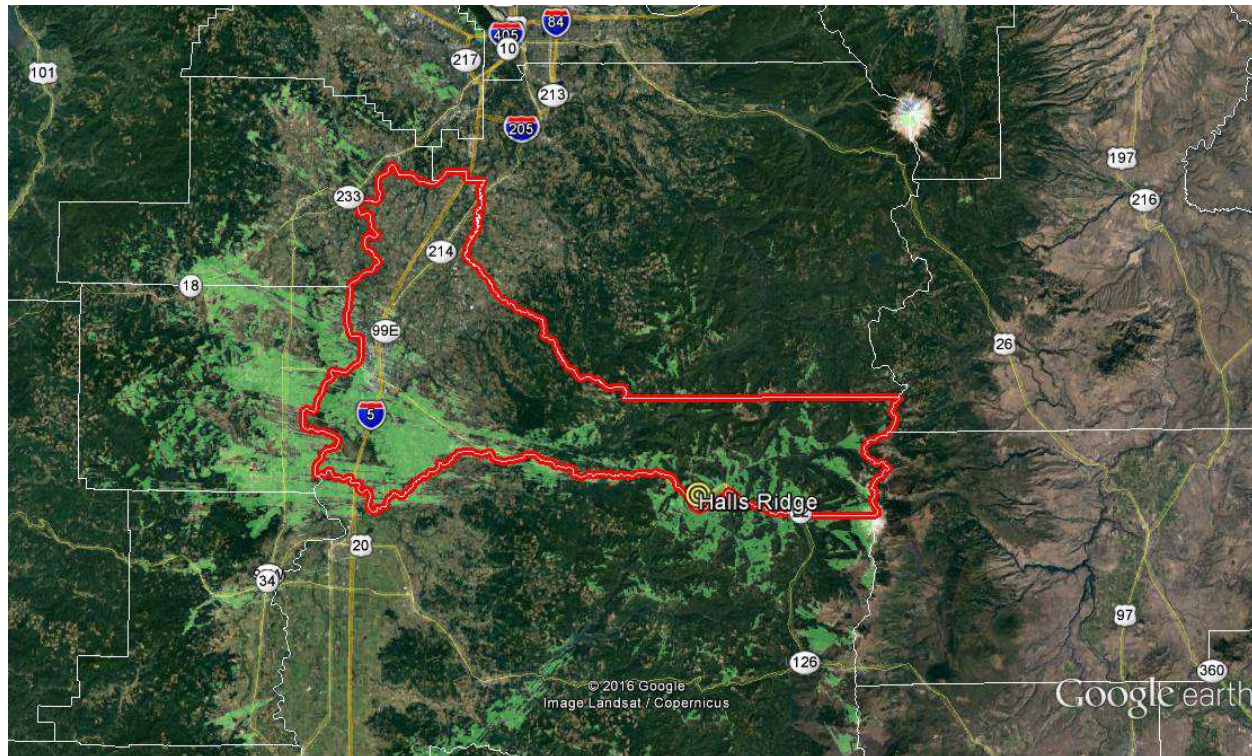

Oregon State 700 MHz P25
System
Coverage Predictions
Marion County

Coverage Prediction Assumptions

- Coverage predictions are for informational purposes only
- Coverage predictions do not provide or imply any guarantees

Coffin Mobile

Coffin Portable

All Sites Mobile

All Sites Portable

Halls Ridge Portable

Halls Ridge Mobile

Hoodoo Mobile

Hoodoo Portable