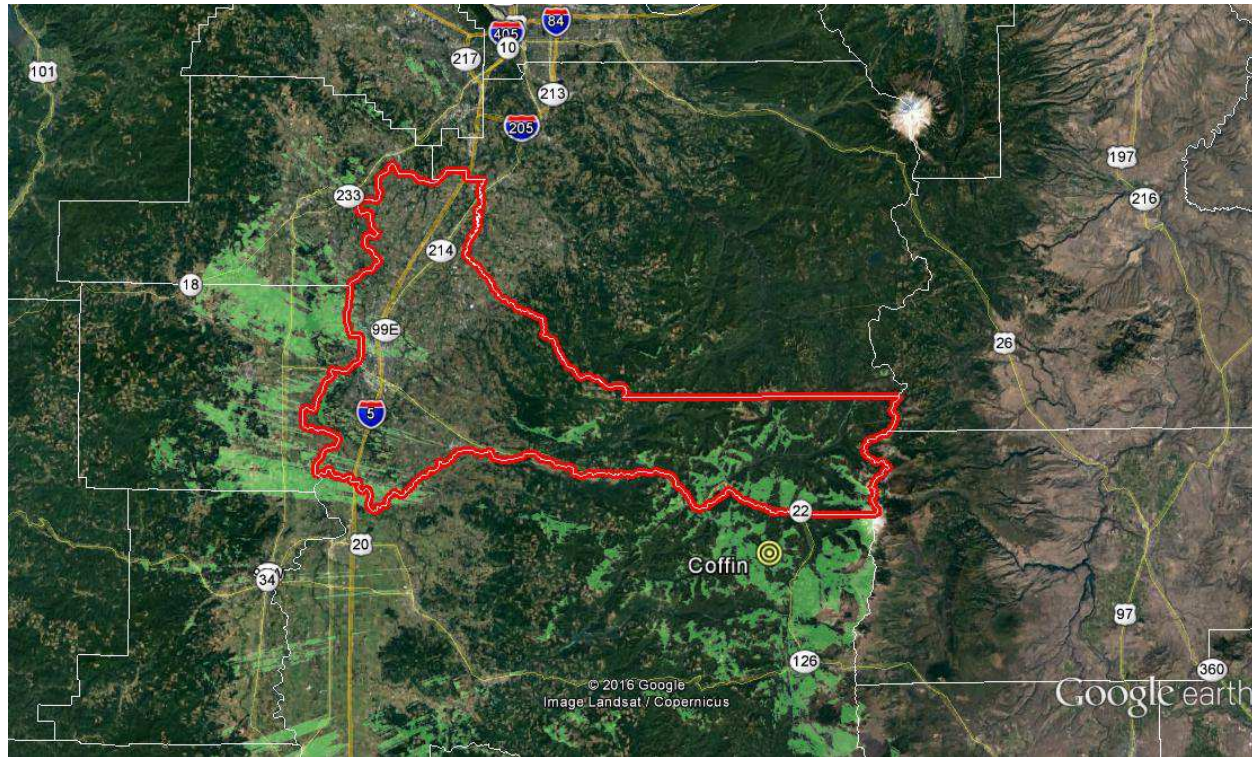

Coffin Mobile